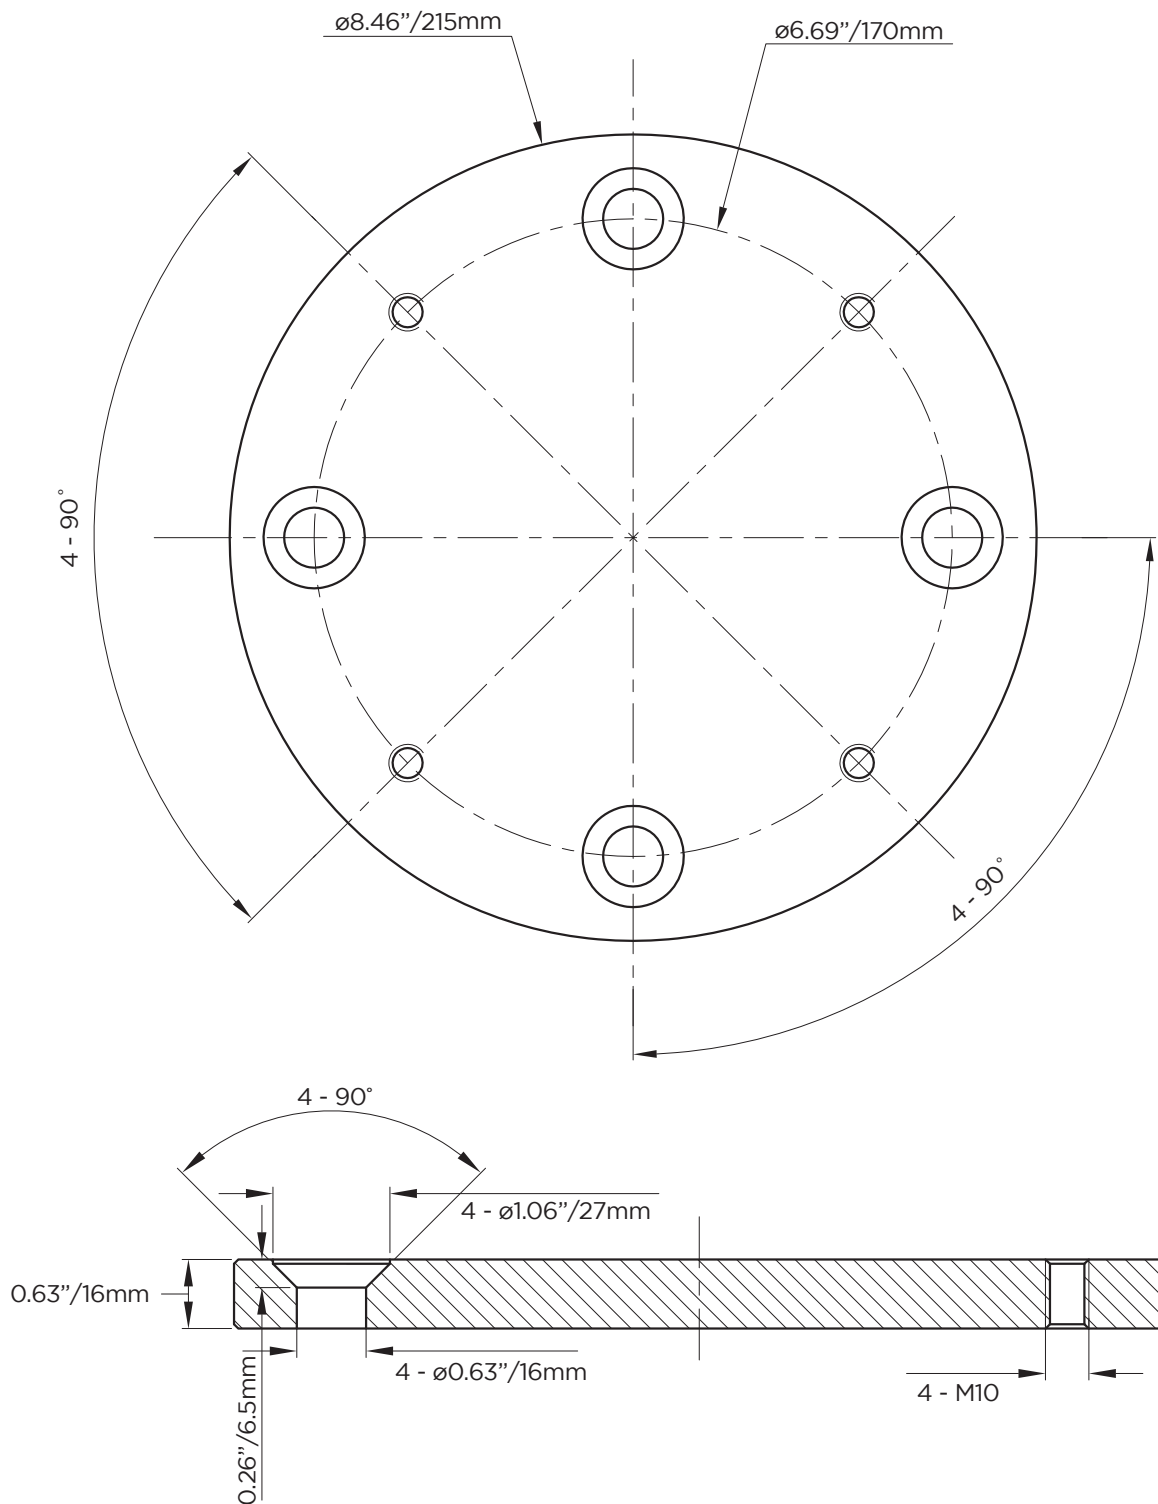

## MKC23 Concrete Mount Kit Adapter Plate Specifications

## MKC23 Concrete Mount Kit Expansion Bolt Specifications

**Note:** Drawing not to scale.

Final installation hardware should be determined by and professionally installed by a license contractor.